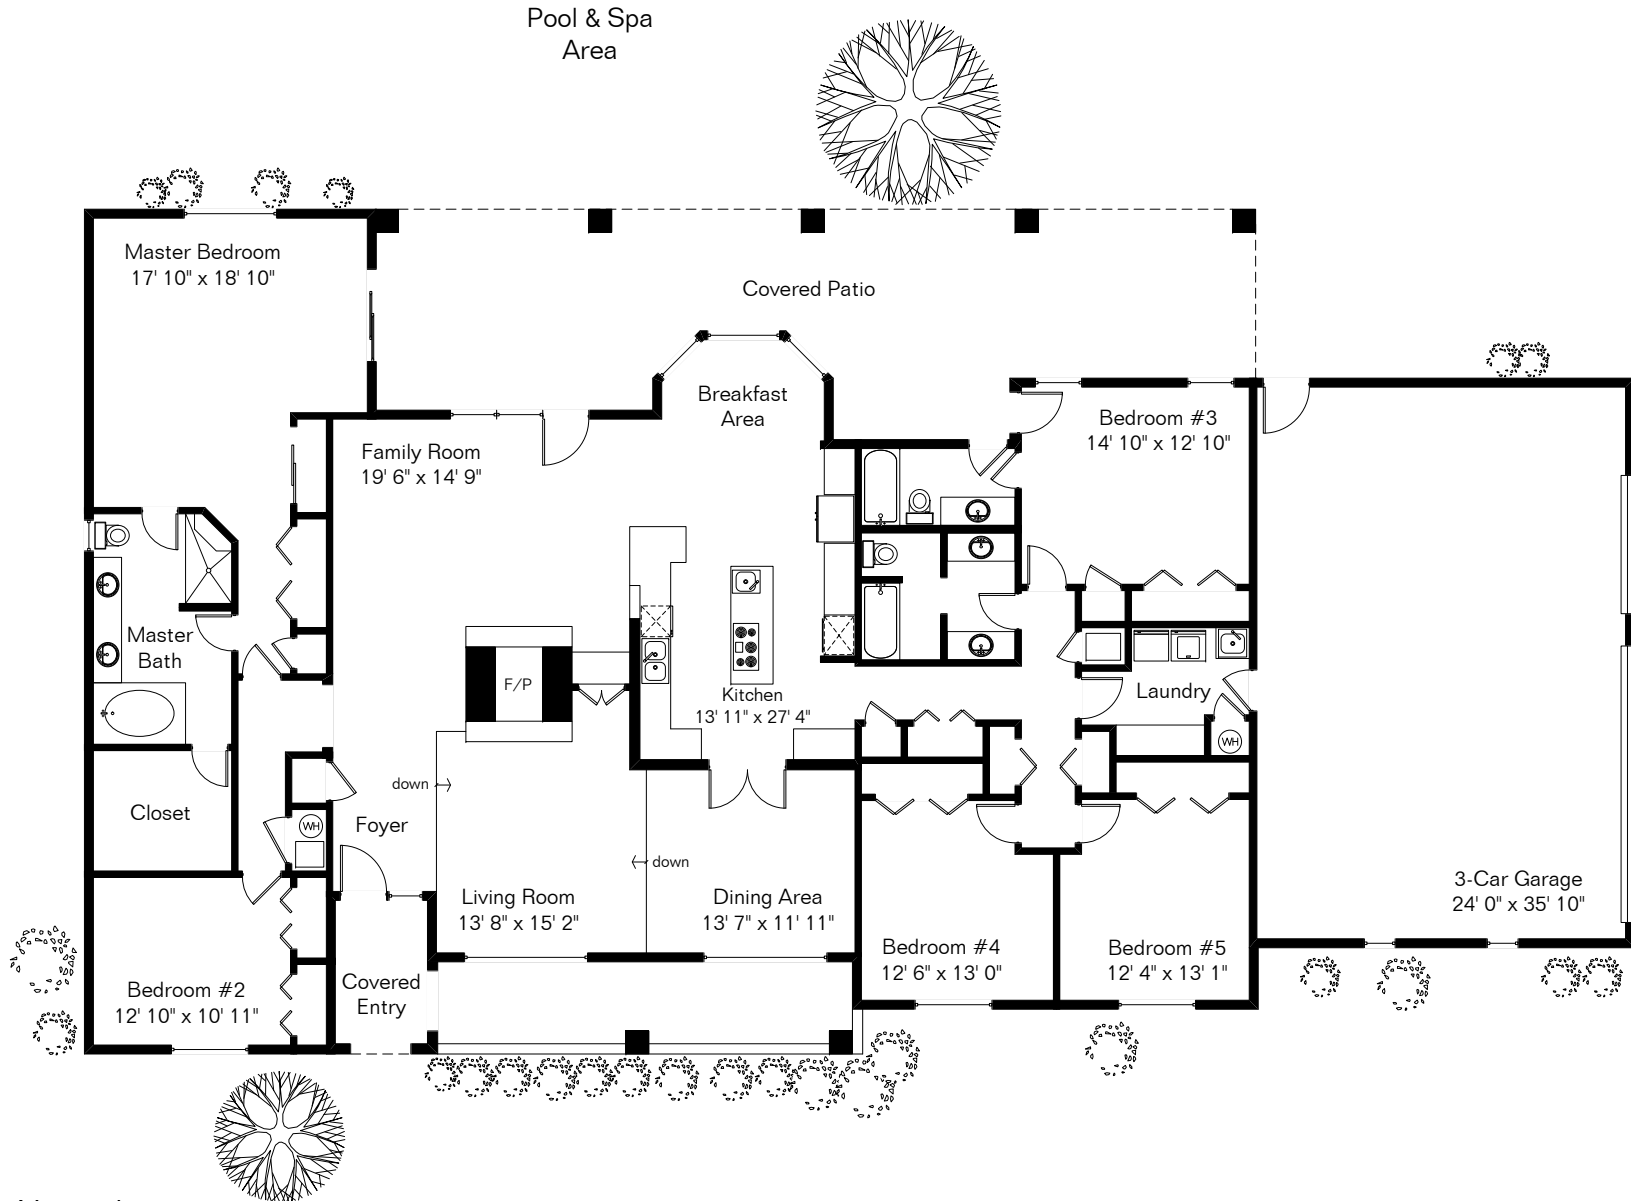

The square footages and room size information are deemed to be reliable but are not guaranteed and should be independently verified.

5741 N Placita del Trueno

Site Visit November 2016

0 ft. 6 ft. 10 ft. 20 ft.

Copyright 2016 Floor Plans First! LLC
All Rights Reserved.

Living Area 3,208 Sq Ft
Garage 912 Sq Ft

www.FloorPlansFirst.com

Toll Free (877) 887-1500
Voice (520) 881-1500
Fax (520) 791-7701

Floor Plans First!
See the Floor Plan First